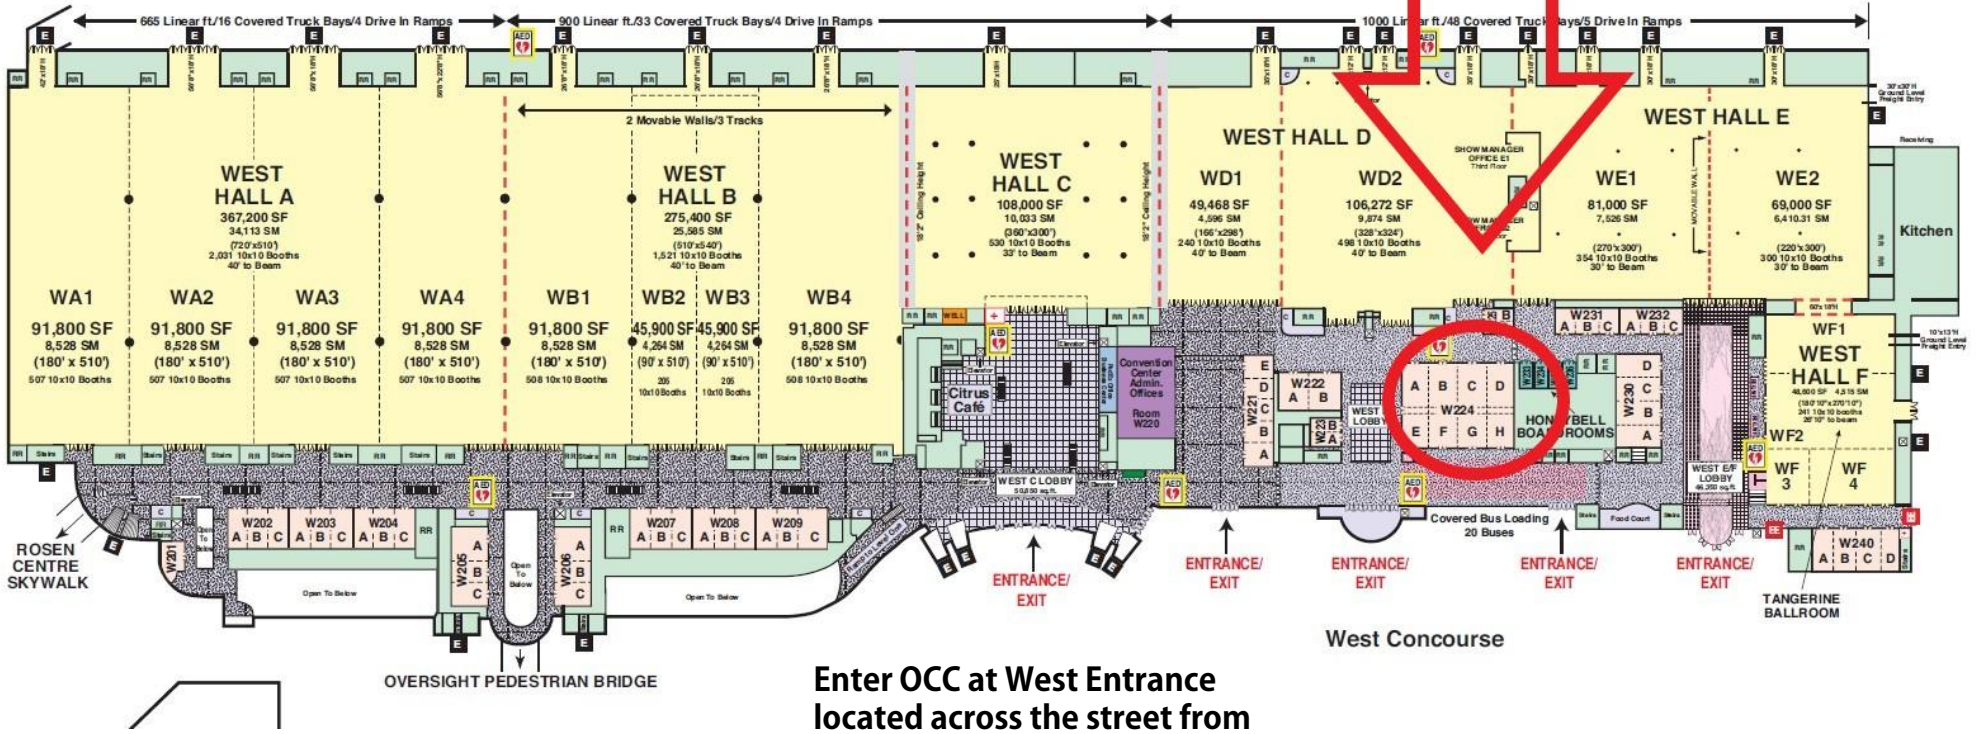

# WEST CONCOURSE

AEP Session Room at TSE  
West Concourse  
Level II  
Room: W224G

West Building Level II - Exhibit Halls/Meeting Rooms

Enter OCC at West Entrance  
located across the street from  
Hyatt Regency